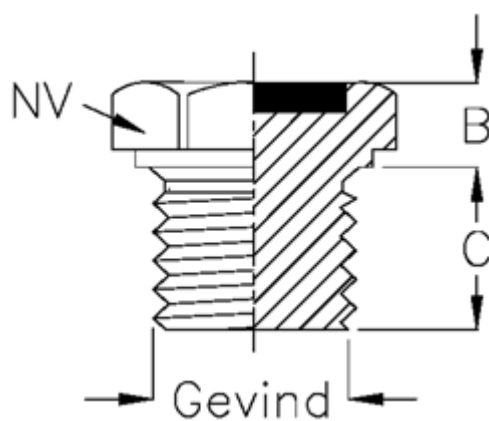

Data Sheet

Article number: 21320462B

Description: Drain filling plug
Type 32A M16x1,5 ET.B (drain blue)

Measures

B = 7
C = 10
NV = 22
Thread = M16x1,5